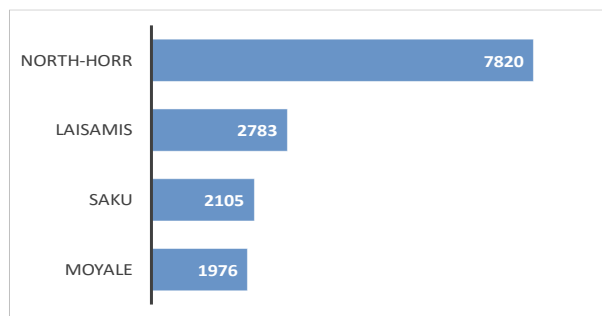

Children reached with our interventions

91,110

Total population reached with our interventions

832.583

Metric Tones of Cereals Distributed

118.940

Metric Tones of Pulses Distributed

66.078

3,357,000 KES DISBURSED IN MARSABIT COUNTY

North Horr	Dukana	500	Galana	75
			Dakabaricha	60
			Kupi Adhi	65
			Dololoboji	219
			Diid Gola	81

14,685 HOUSE HOLDS (HHs) REACHED

Total Households reached with Food **MARSABIT COUNTY**